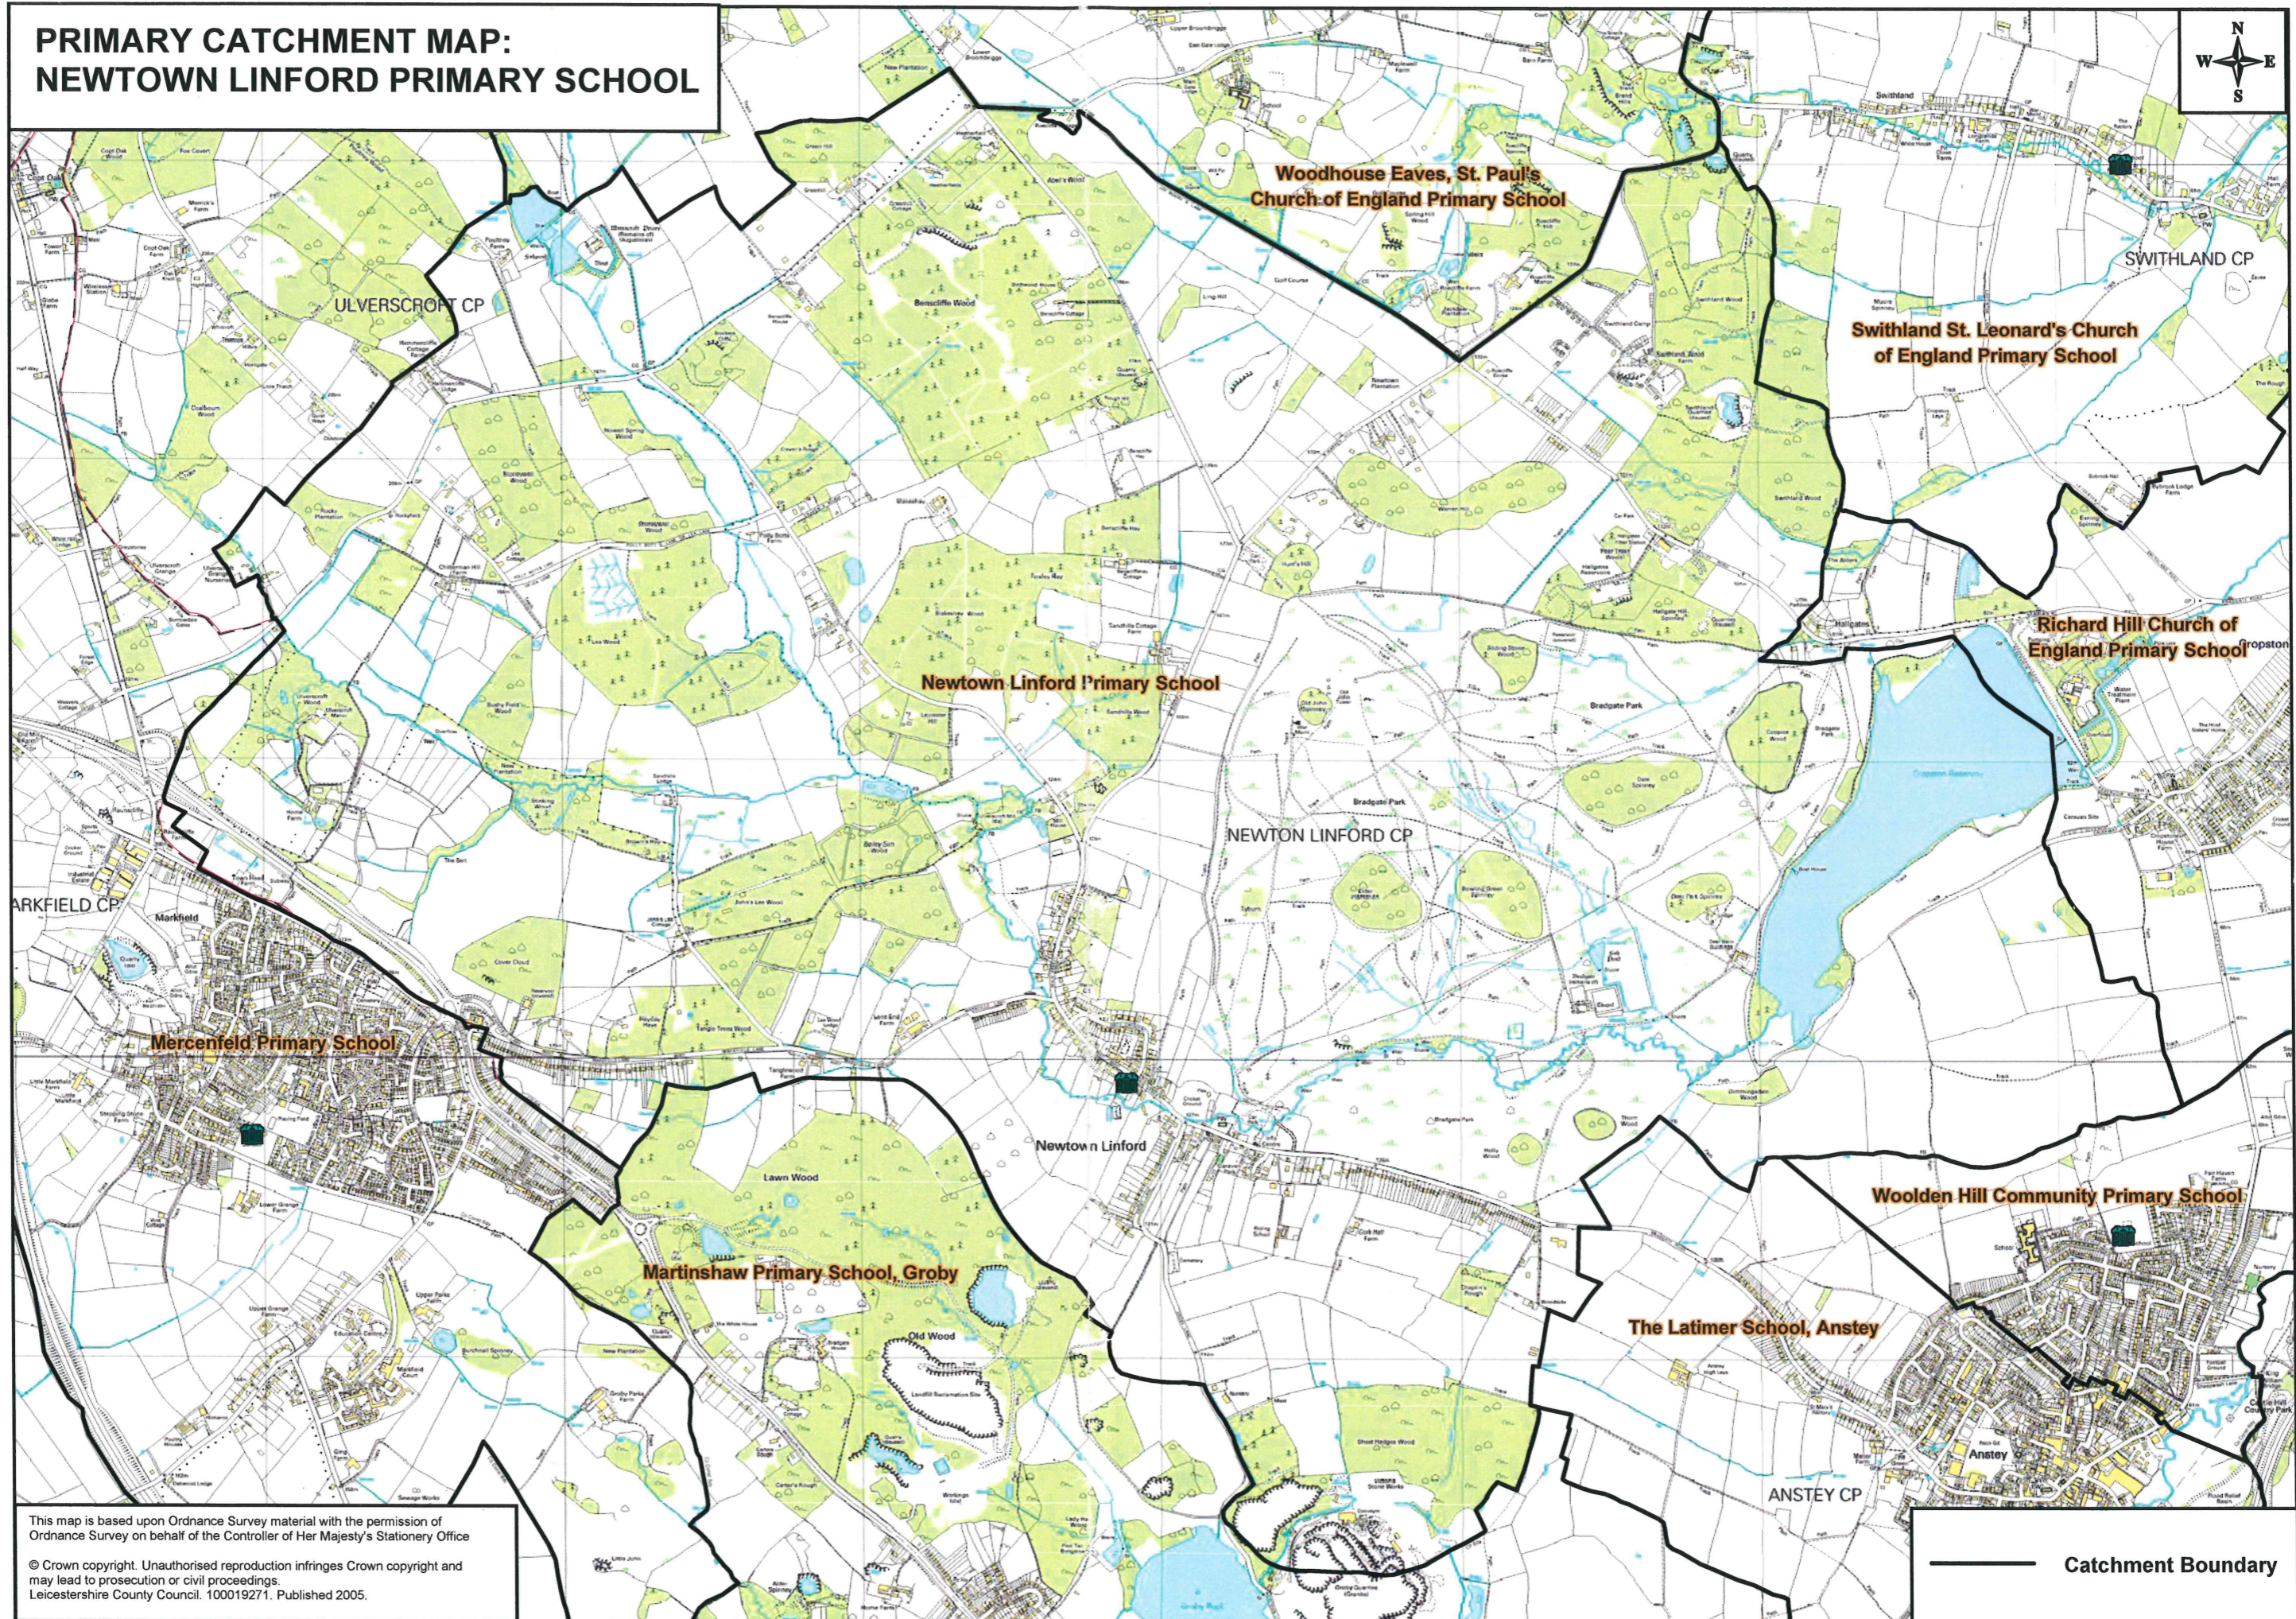

**PRIMARY CATCHMENT MAP:  
NEWTOWN LINFORD PRIMARY SCHOOL**

This map is based upon Ordnance Survey material with the permission of Ordnance Survey on behalf of the Controller of Her Majesty's Stationery Office

© Crown copyright. Unauthorised reproduction infringes Crown copyright and may lead to prosecution or civil proceedings.  
Leicestershire County Council. 100019271. Published 2005.

— Catchment Boundary